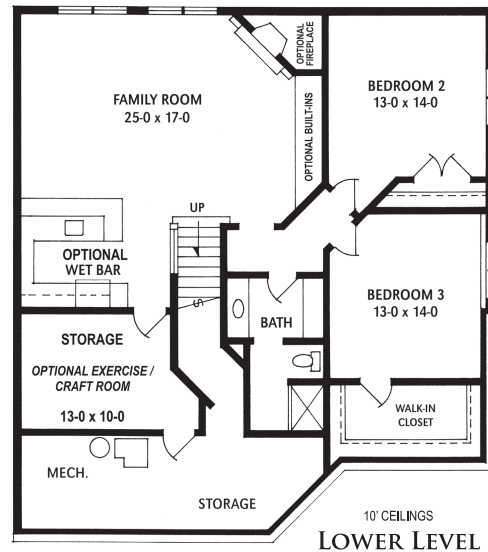

THE FAIRWAYS THE DOLCE

MAIN LEVEL: 1,834 SQ. FT.
 LOWER LEVEL: 1,401 SQ. FT.
 TOTAL: 3,235 SQ. FT.
 (OPT. SUN ROOM: 143 SQ. FT.)

www.LIVEATBELLANTE.COM
 CALL: 952-435-5522

McWilliams & Associates reserves the right to change listed prices, plans & specifications without notice. Contact Salesperson for current information. Copyright 2009 © McWilliams & Associates.

MODELS OPEN TUES-SUN (or by appointment)