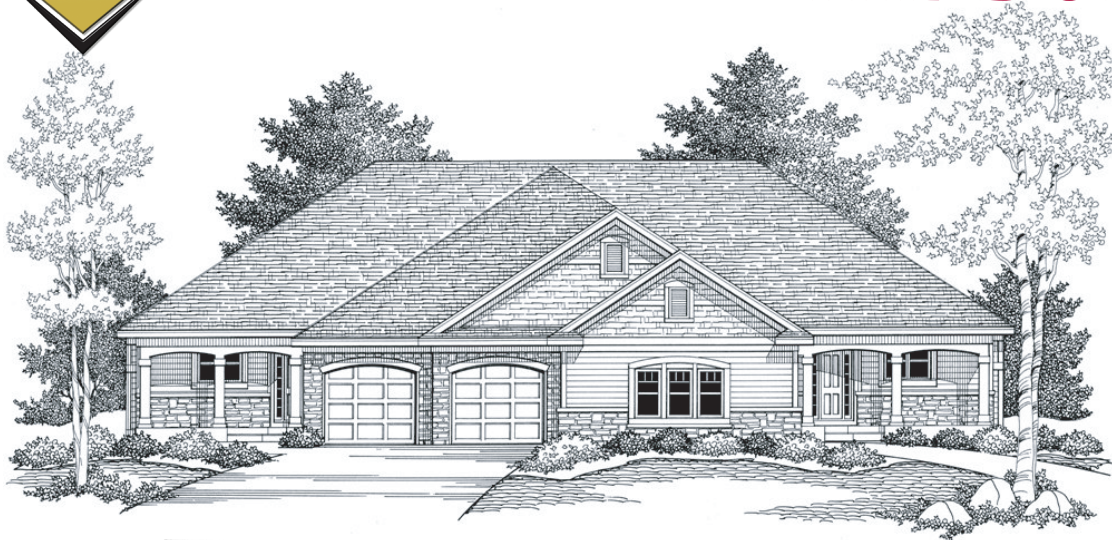

THE FAIRWAYS THE DOLCE

MAIN LEVEL: 1,834 SQ. FT.
 LOWER LEVEL: 1,401 SQ. FT.
 TOTAL: 3,235 SQ. FT.
 (OPT. SUN ROOM: 143 SQ. FT.)

www.LIVEATBELLANTE.COM
 CALL: 952-435-5522

McWilliams & Associates reserves the right to change listed prices, plans & specifications without notice. Contact Salesperson for current information. Copyright 2009 © McWilliams & Associates.

MODELS OPEN TUES-SUN (or by appointment)