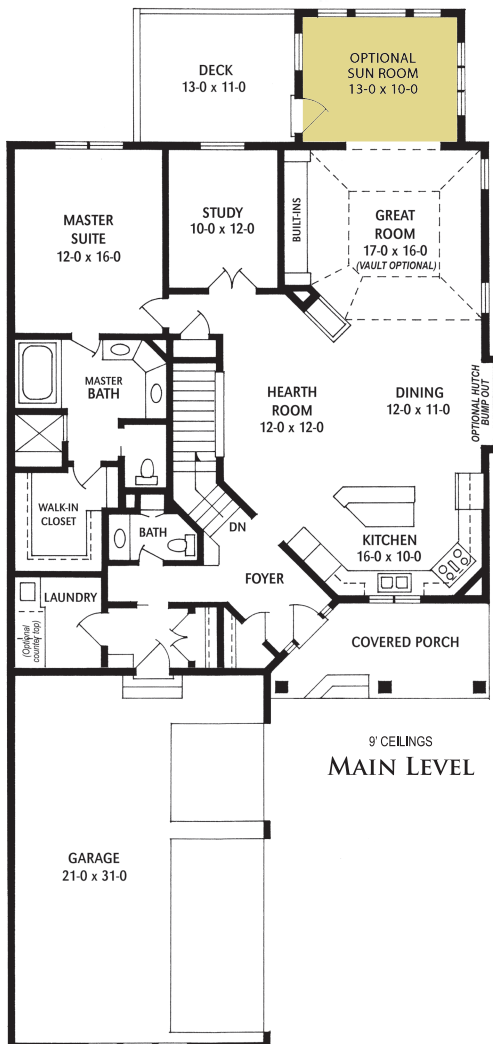

THE FAIRWAYS THE DOLCE

MAIN LEVEL: 1,834 SQ. FT.
 LOWER LEVEL: 1,401 SQ. FT.
 TOTAL: 3,235 SQ. FT.
 (OPT. SUN ROOM: 143 SQ. FT.)

www.LIVEATBELLANTE.COM
 CALL: 952-435-5522

McWilliams & Associates reserves the right to change listed prices, plans & specifications without notice. Contact Salesperson for current information. Copyright 2009 © McWilliams & Associates.

MODELS OPEN TUES-SUN (or by appointment)