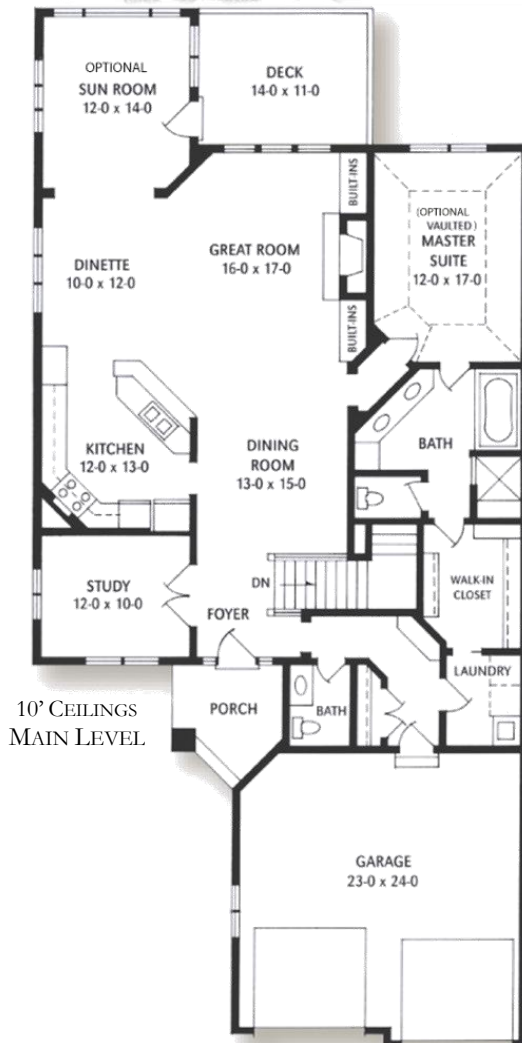

# THE VILLAS THE MONTEBELLO

MAIN LEVEL: 1880 SQ. FT.  
 LOWER LEVEL: 1214 SQ. FT.  
 TOTAL: 3094 SQ. FT.

OPT. SUNROOM: 144 SQ. FT.  
 OPT. BEDROOM 3: 182 SQ. FT.  
 OPT. EXERCISE RM: 154 SQ. FT.

[WWW.LIVEATBELLANTE.COM](http://WWW.LIVEATBELLANTE.COM)  
**CALL: 952-435-5522**

All plans & elevations are artists concepts only & should not be relied upon as representation of a completed home. Room sizes are approximate & floor plans may vary per elevation. McWilliams & Associates reserves the right to change listed prices, plans & specifications without notice.  Contact Salesperson for current information. Copyright 2009 © McWilliams & Associates.  
**MODELS OPEN DAILY (& by appointment)**