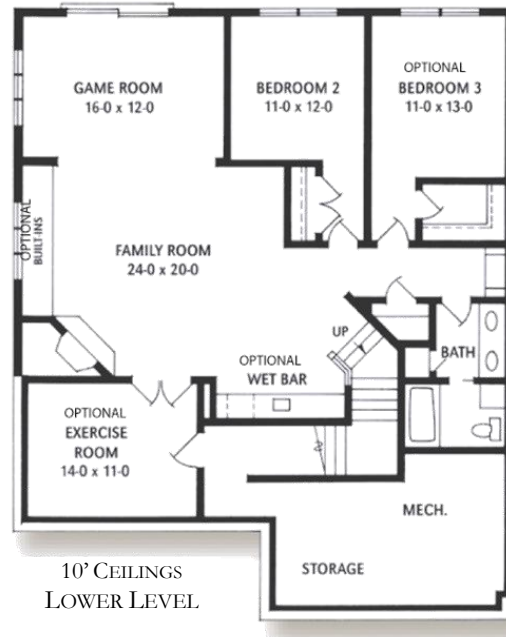

# THE VILLAS THE MONTEBELLO

MAIN LEVEL: 1880 SQ. FT.  
 LOWER LEVEL: 1214 SQ. FT.  
 TOTAL: 3094 SQ. FT.

OPT. SUNROOM: 144 SQ. FT.  
 OPT. BEDROOM 3: 182 SQ. FT.  
 OPT. EXERCISE RM: 154 SQ. FT.

[WWW.LIVEATBELLANTE.COM](http://WWW.LIVEATBELLANTE.COM)  
**CALL: 952-435-5522**

All plans & elevations are artists concepts only & should not be relied upon as representation of a completed home. Room sizes are approximate & floor plans may vary per elevation. McWilliams & Associates reserves the right to change listed prices, plans & specifications without notice.  Contact Salesperson for current information. Copyright 2009 © McWilliams & Associates.  
**MODELS OPEN DAILY (& by appointment)**