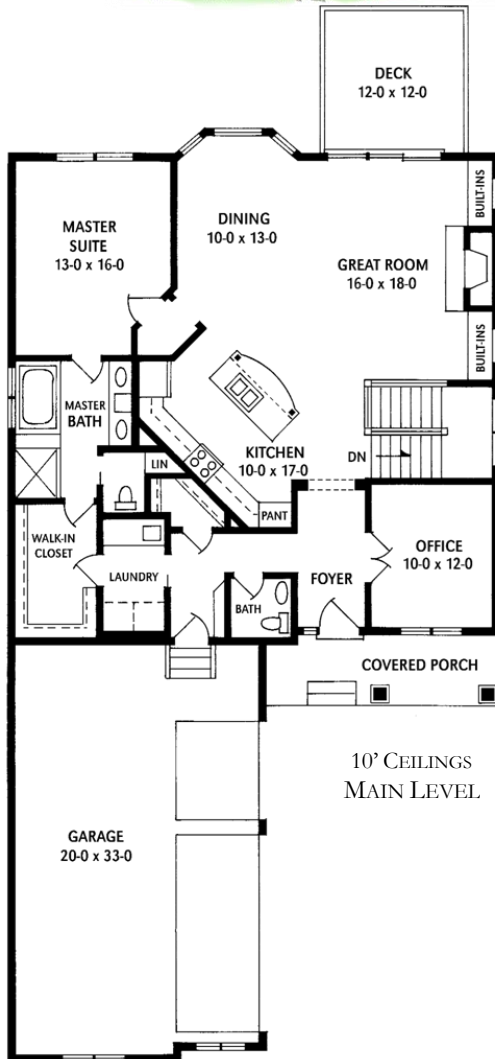

THE VILLAS THE MILAN

10' CEILINGS
MAIN LEVEL

10' CEILINGS
LOWER LEVEL

MAIN LEVEL: 1,600 SQ. FT.
LOWER LEVEL: 989 SQ. FT.
TOTAL: 2,589 SQ. FT.

OPT. BEDROOM 3: 192 SQ. FT.

WWW.LIVEATBELLANTE.COM
CALL: 952-435-5522

All plans & elevations are artists concepts only & should not be relied upon as representation of a completed home. Room sizes are approximate & floor plans may vary per elevation. McWilliams & Associates reserves the right to change listed prices, plans & specifications without notice. Contact Salesperson for current information. Copyright 2009 © McWilliams & Associates.  **MODELS OPEN DAILY (& by appointment)**