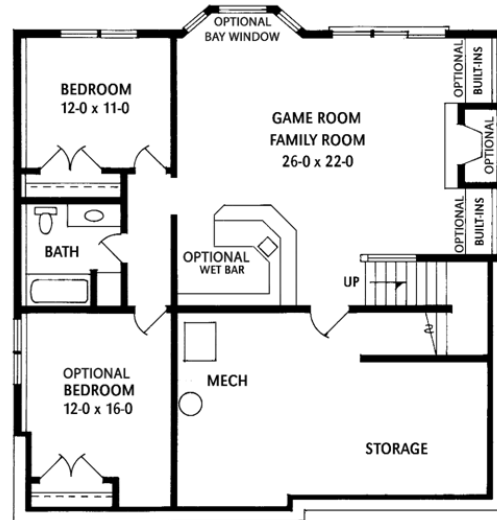

THE VILLAS THE MILAN

10' CEILINGS
MAIN LEVEL

10' CEILINGS
LOWER LEVEL

MAIN LEVEL: 1,600 SQ. FT.
LOWER LEVEL: 989 SQ. FT.
TOTAL: 2,589 SQ. FT.

OPT. BEDROOM 3: 192 SQ. FT.

WWW.LIVEATBELLANTE.COM
CALL: 952-435-5522

All plans & elevations are artists concepts only & should not be relied upon as representation of a completed home. Room sizes are approximate & floor plans may vary per elevation. McWilliams & Associates reserves the right to change listed prices, plans & specifications without notice. Contact Salesperson for current information. Copyright 2009 © McWilliams & Associates.  **MODELS OPEN DAILY (& by appointment)**