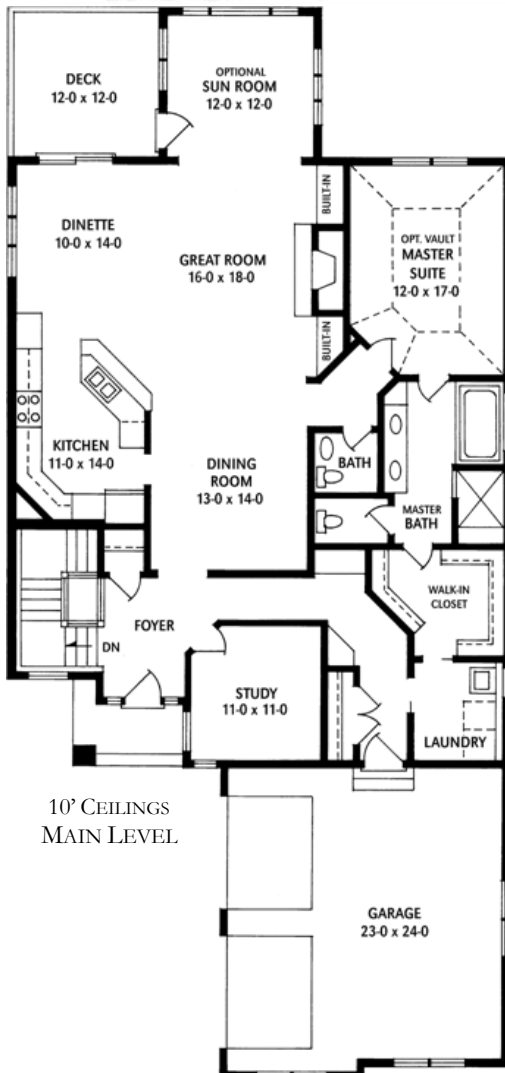

# THE VILLAS THE BARTELO

MAIN LEVEL: 1,900 SQ. FT.  
 LOWER LEVEL: 1,319 SQ. FT.  
 TOTAL: 3,219 SQ. FT.

OPT. SUNROOM: 132 SQ. FT.  
 OPT. BEDROOM 3: 187 SQ. FT.  
 OPT. EXERCISE RM: 132 SQ. FT

[WWW.LIVEATBELLANTE.COM](http://WWW.LIVEATBELLANTE.COM)  
 CALL: 952-435-5522

All plans & elevations are artists concepts only & should not be relied upon as representation of a completed home. Room sizes are approximate & floor plans may vary per elevation. McWilliams & Associates reserves the right to change listed prices, plans & specifications without notice. Contact Salesperson for current information. Copyright 2009 © McWilliams & Associates.   
**MODELS OPEN DAILY (& by appointment)**