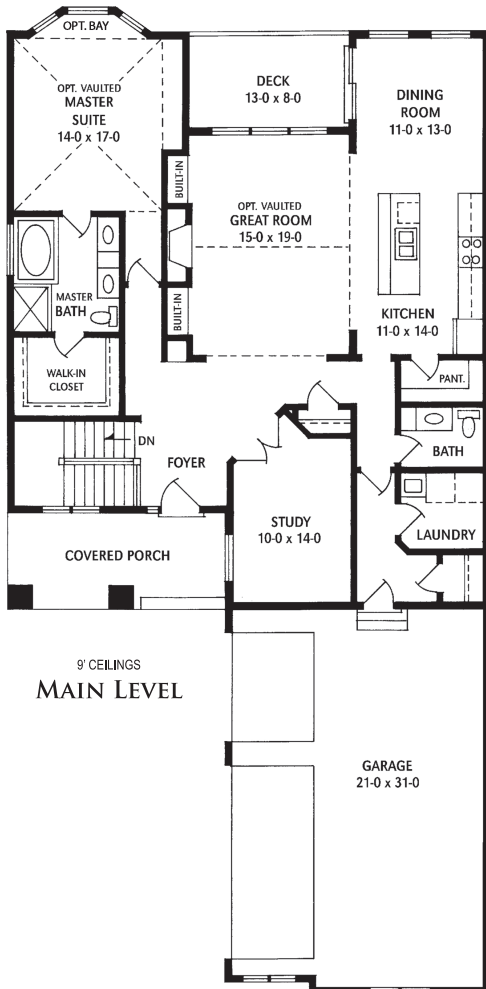

# THE FAIRWAYS THE ASTI

MAIN LEVEL: 1,684 SQ. FT.  
LOWER LEVEL: 1,250 SQ. FT.  
TOTAL: 2,934 SQ. FT

[www.LIVEATBELLANTE.COM](http://www.LIVEATBELLANTE.COM)  
CALL: 952-435-5522

McWilliams & Associates reserves the right to change listed prices, plans & specifications without notice. Contact Salesperson for current information. Copyright 2009 © McWilliams & Associates.

MODELS OPEN TUES-SUN (or by appointment)