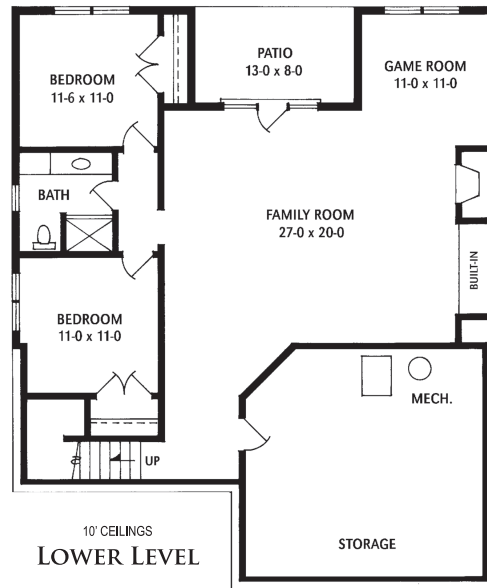

# THE FAIRWAYS THE ASTI

MAIN LEVEL: 1,684 SQ. FT.  
LOWER LEVEL: 1,250 SQ. FT.  
TOTAL: 2,934 SQ. FT

[www.LIVEATBELLANTE.COM](http://www.LIVEATBELLANTE.COM)  
CALL: 952-435-5522

McWilliams & Associates reserves the right to change listed prices, plans & specifications without notice. Contact Salesperson for current information. Copyright 2009 © McWilliams & Associates.

MODELS OPEN TUES-SUN (or by appointment)