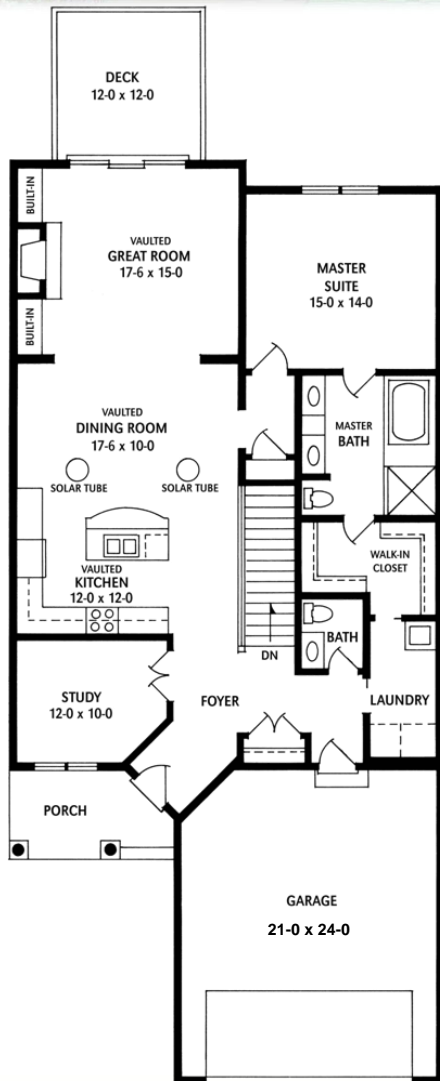

THE MEADOWS THE FLORENCE

9' Ceilings
Main Level
1615 Sq. Ft.

9' Ceilings
Lower Level
1170 Sq. Ft.

Main Level: 1,615 sq. ft.
Lower Level: 1,170 sq. ft.
Total: 2,785 sq. ft.

www.LIVEATBELLANTE.COM
CALL: 952-435-5522