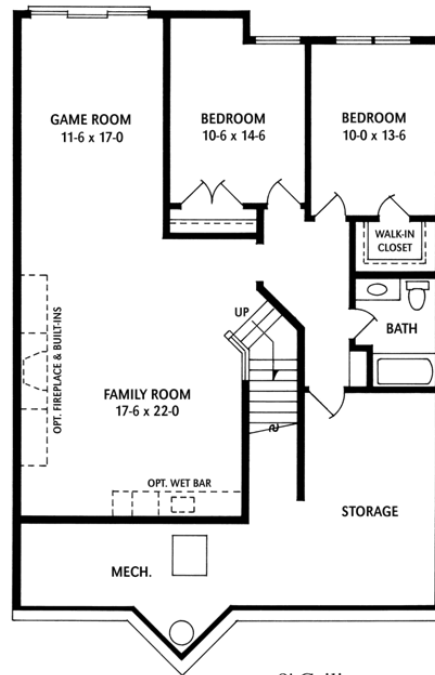

THE MEADOWS THE FLORENCE

9' Ceilings
Main Level
1615 Sq. Ft.

9' Ceilings
Lower Level
1170 Sq. Ft.

Main Level: 1,615 sq. ft.
Lower Level: 1,170 sq. ft.
Total: 2,785 sq. ft.

www.LIVEATBELLANTE.COM
CALL: 952-435-5522