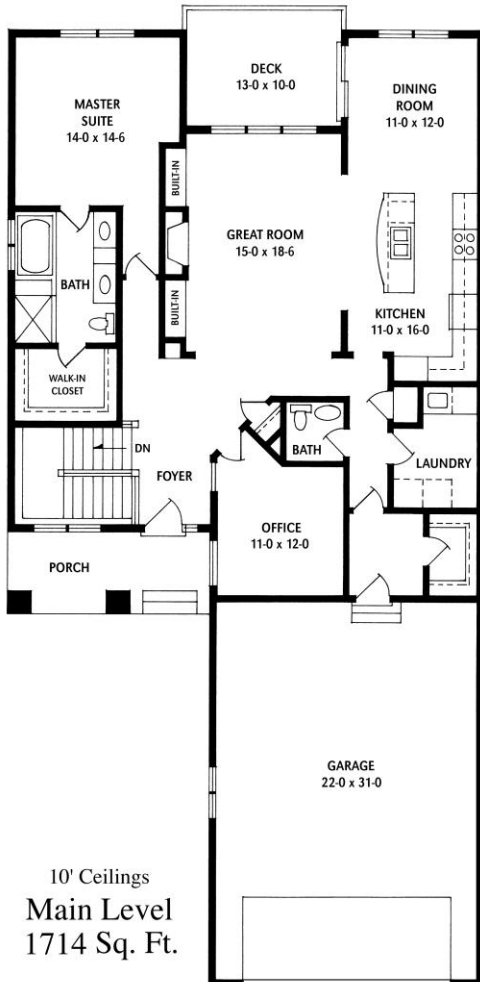

THE GREENS THE ASTI

Main Level: 1,714 sq. ft.
Lower Level: 1,1352 sq. ft.
Total: 3,066 sq. ft.

www.LIVEATBELLANTE.COM
CALL: 952-435-5522

McWilliams & Associates reserves the right to change listed prices, plans & specifications without notice. Contact Salesperson for current information. Copyright 2010 © McWilliams & Associates.

MODELS OPEN TUES-SUN (& by appointment)

Builder Lic. #94372