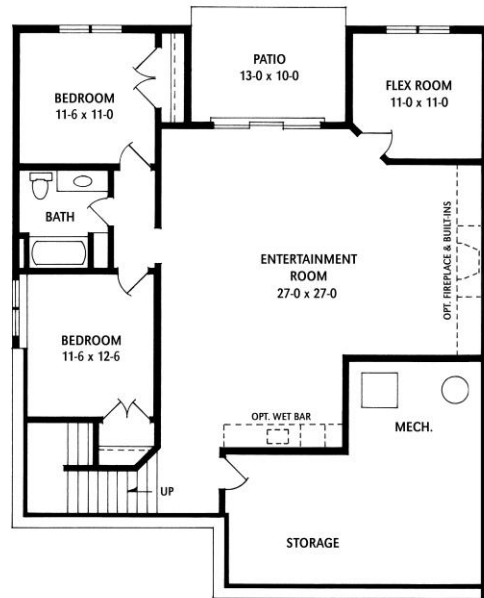

THE GREENS THE ASTI

Main Level: 1,714 sq. ft.
Lower Level: 1,1352 sq. ft.
Total: 3,066 sq. ft.

www.LIVEATBELLANTE.COM
CALL: 952-435-5522

McWilliams & Associates reserves the right to change listed prices, plans & specifications without notice. Contact Salesperson for current information. Copyright 2010 © McWilliams & Associates.

MODELS OPEN TUES-SUN (& by appointment)

Builder Lic. #94372