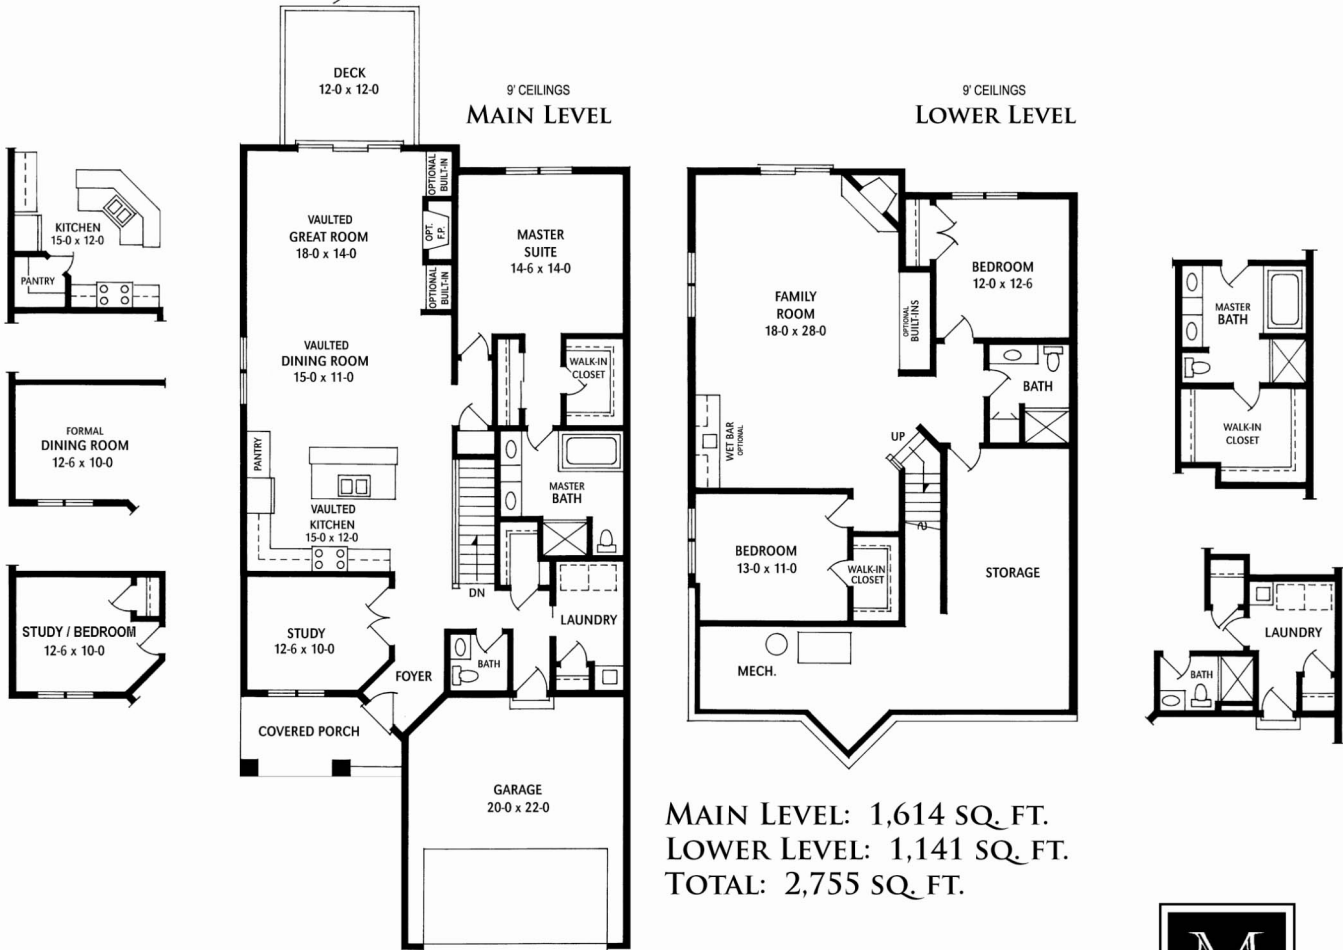

THE FLORENCE

THE FLORENCE

MAIN LEVEL: 1,614 SQ. FT.
LOWER LEVEL: 1,141 SQ. FT.
TOTAL: 2,755 SQ. FT.

WWW.LIVEATBELLANTE.COM • 952-435-5522

All plans and elevations are artists concepts only and should not be relied upon as representation of a completed home. Room sizes are approximate and floor plans may vary per elevation. McWilliams & Associates reserves the right to change listed prices, plans and specifications without notice. Please contact your salesperson for current information. Copyright 2006 © McWilliams & Associates