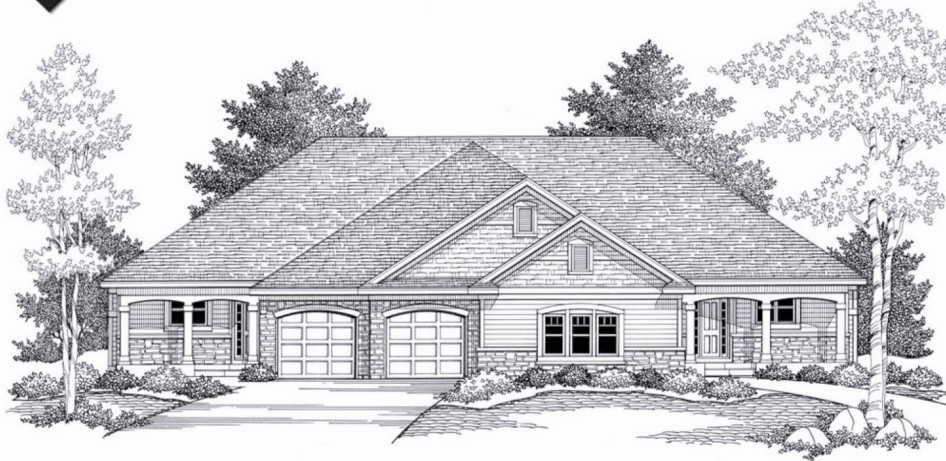

THE DOLCE

THE DOLCE

MAIN LEVEL: 1,691 SQ. FT.
 LOWER LEVEL: 1,401 SQ. FT.
 TOTAL: 3,092 SQ. FT.
 SUN ROOM: 143 SQ. FT.

WWW.LIVEATBELLANTE.COM • 952-435-5522

All plans and elevations are artists concepts only and should not be relied upon as representation of a completed home. Room sizes are approximate and floor plans may vary per elevation. McWilliams & Associates reserves the right to change listed prices, plans and specifications without notice. Please contact your salesperson for current information. Copyright 2006 © McWilliams & Associates