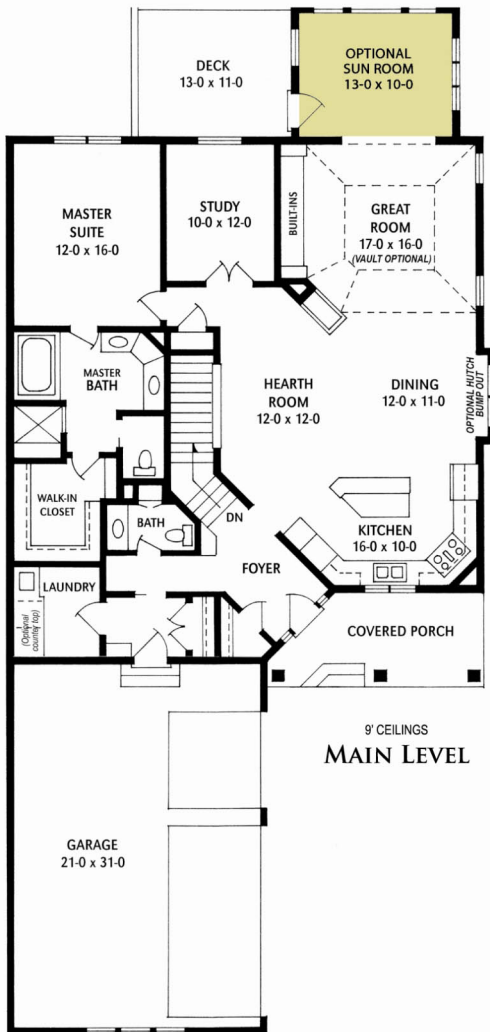

THE DOLCE

THE DOLCE

MAIN LEVEL: 1,691 SQ. FT.
 LOWER LEVEL: 1,401 SQ. FT.
 TOTAL: 3,092 SQ. FT.
 SUN ROOM: 143 SQ. FT.

WWW.LIVEATBELLANTE.COM • 952-435-5522

All plans and elevations are artists concepts only and should not be relied upon as representation of a completed home. Room sizes are approximate and floor plans may vary per elevation. McWilliams & Associates reserves the right to change listed prices, plans and specifications without notice. Please contact your salesperson for current information. Copyright 2006 © McWilliams & Associates