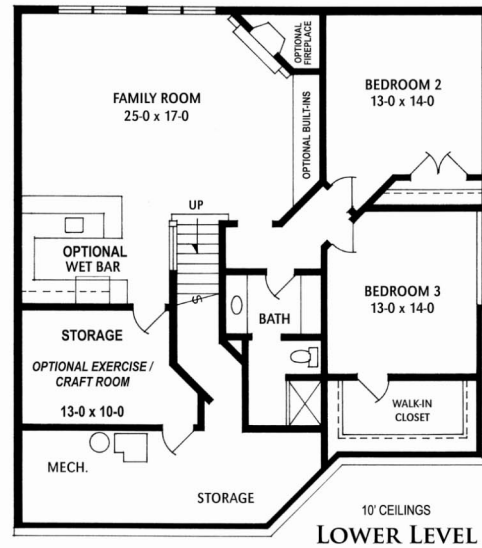

THE DOLCE

THE DOLCE

MAIN LEVEL: 1,691 SQ. FT.
 LOWER LEVEL: 1,401 SQ. FT.
 TOTAL: 3,092 SQ. FT.
 SUN ROOM: 143 SQ. FT.

WWW.LIVEATBELLANTE.COM • 952-435-5522

All plans and elevations are artists concepts only and should not be relied upon as representation of a completed home. Room sizes are approximate and floor plans may vary per elevation. McWilliams & Associates reserves the right to change listed prices, plans and specifications without notice. Please contact your salesperson for current information. Copyright 2006 © McWilliams & Associates