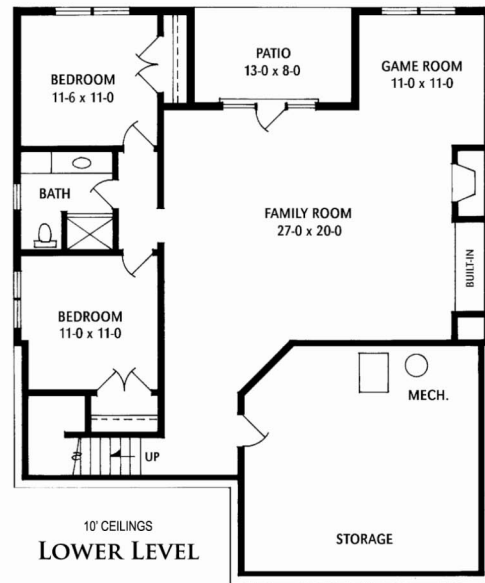

THE ASTI

THE ASTI

MAIN LEVEL: 1,684 SQ. FT.
LOWER LEVEL: 1,250 SQ. FT.
TOTAL: 2,934 SQ. FT.

WWW.LIVEATBELLANTE.COM • 952-435-5522

All plans and elevations are artists concepts only and should not be relied upon as representation of a completed home. Room sizes are approximate and floor plans may vary per elevation. McWilliams & Associates reserves the right to change listed prices, plans and specifications without notice. Please contact your salesperson for current information. Copyright 2006 © McWilliams & Associates