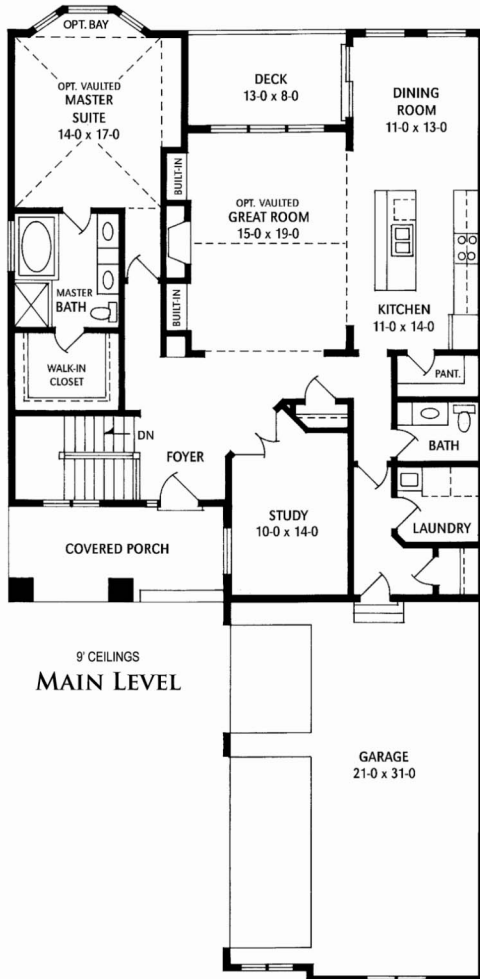

THE ASTI

THE ASTI

MAIN LEVEL: 1,684 SQ. FT.
LOWER LEVEL: 1,250 SQ. FT.
TOTAL: 2,934 SQ. FT.

WWW.LIVEATBELLANTE.COM • 952-435-5522

All plans and elevations are artists concepts only and should not be relied upon as representation of a completed home. Room sizes are approximate and floor plans may vary per elevation. McWilliams & Associates reserves the right to change listed prices, plans and specifications without notice. Please contact your salesperson for current information. Copyright 2006 © McWilliams & Associates