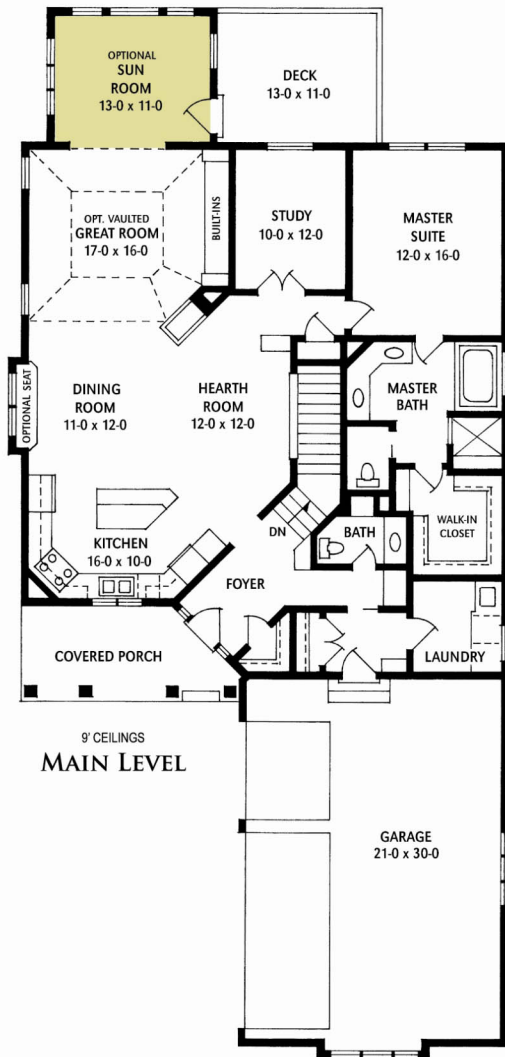

BELLANTE *Villas*

THE VILLAS THE DOLCE

MAIN LEVEL: 1,691 SQ. FT.
LOWER LEVEL: 1,401 SQ. FT.
TOTAL: 3,092 SQ. FT.
SUN ROOM: 143 SQ. FT.

WWW.LIVEATBELLANTE.COM • 952-435-5522
 All plans and elevations are artists concepts only and should not be relied upon as representation of a completed home. Room sizes are approximate and floor plans may vary per elevation. McWilliams & Associates reserves the right to change listed prices, plans and specifications without notice. Please contact your salesperson for current information. Copyright 2006 © McWilliams & Associates