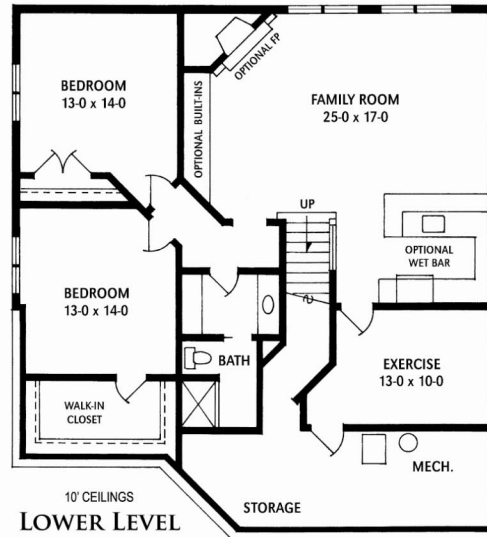

BELLANTE *Villas*

THE VILLAS THE DOLCE

MAIN LEVEL: 1,691 SQ. FT.
LOWER LEVEL: 1,401 SQ. FT.
TOTAL: 3,092 SQ. FT.
SUN ROOM: 143 SQ. FT.

WWW.LIVEATBELLANTE.COM • 952-435-5522
 All plans and elevations are artists concepts only and should not be relied upon as representation of a completed home. Room sizes are approximate and floor plans may vary per elevation. McWilliams & Associates reserves the right to change listed prices, plans and specifications without notice. Please contact your salesperson for current information. Copyright 2006 © McWilliams & Associates