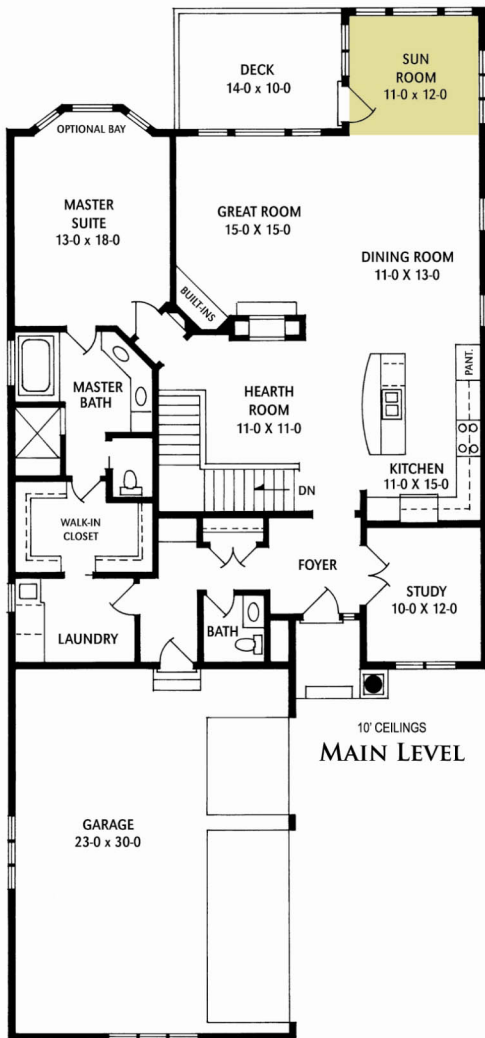

THE VILLAS THE CAPRICE

MAIN LEVEL: 1,775 SQ. FT.
LOWER LEVEL: 1,414 SQ. FT.
TOTAL: 3,189 SQ. FT.
SUN ROOM: 132 SQ. FT.

www.LIVEATBELLANTE.COM • 952-435-5522

All plans and elevations are artists concepts only and should not be relied upon as representation of a completed home. Room sizes are approximate and floor plans may vary per elevation. McWilliams & Associates reserves the right to change listed prices, plans and specifications without notice. Please contact your salesperson for current information. Copyright 2006 © McWilliams & Associates