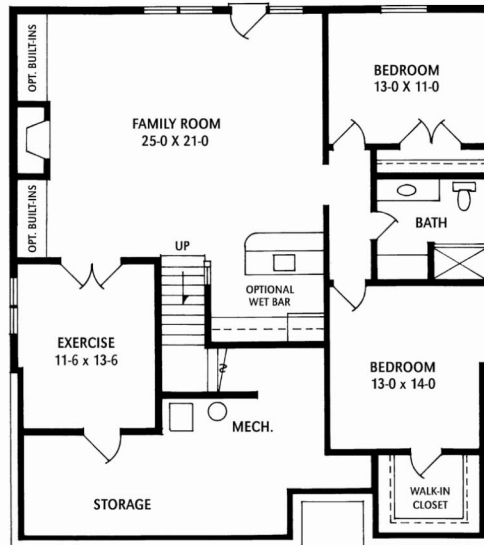

THE VILLAS THE CAPRICE

MAIN LEVEL: 1,775 SQ. FT.
LOWER LEVEL: 1,414 SQ. FT.
TOTAL: 3,189 SQ. FT.
SUN ROOM: 132 SQ. FT.

www.LIVEATBELLANTE.COM • 952-435-5522

All plans and elevations are artists concepts only and should not be relied upon as representation of a completed home. Room sizes are approximate and floor plans may vary per elevation. McWilliams & Associates reserves the right to change listed prices, plans and specifications without notice. Please contact your salesperson for current information. Copyright 2006 © McWilliams & Associates