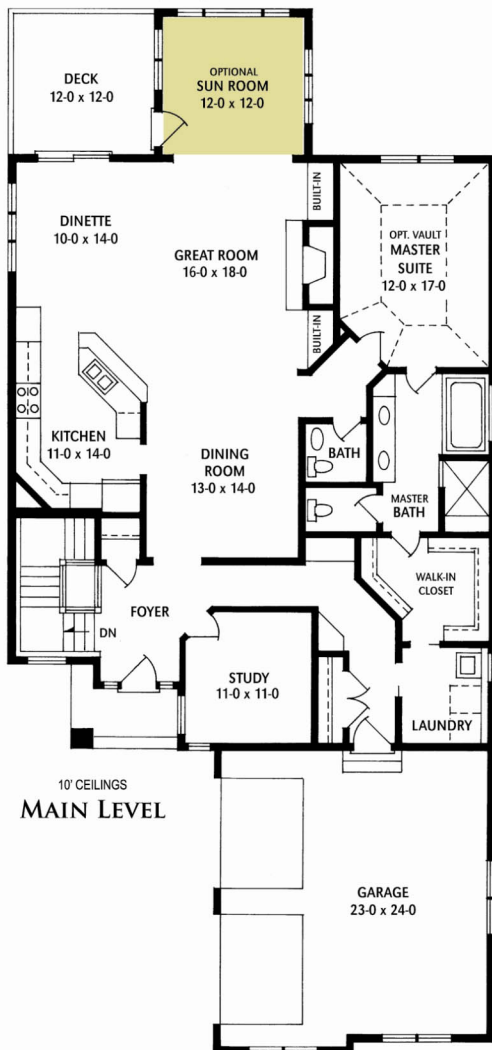

BELLANTE *Villas*

THE VILLAS THE BARTELO

MAIN LEVEL: 1,900 SQ. FT.
 LOWER LEVEL: 1,638 SQ. FT.
 TOTAL: 3,538 SQ. FT.
 SUN ROOM: 132 SQ. FT.

WWW.LIVEATBELLANTE.COM • 952-435-5522

All plans and elevations are artists concepts only and should not be relied upon as representation of a completed home. Room sizes are approximate and floor plans may vary per elevation. McWilliams & Associates reserves the right to change listed prices, plans and specifications without notice. Please contact your salesperson for current information. Copyright 2006 © McWilliams & Associates