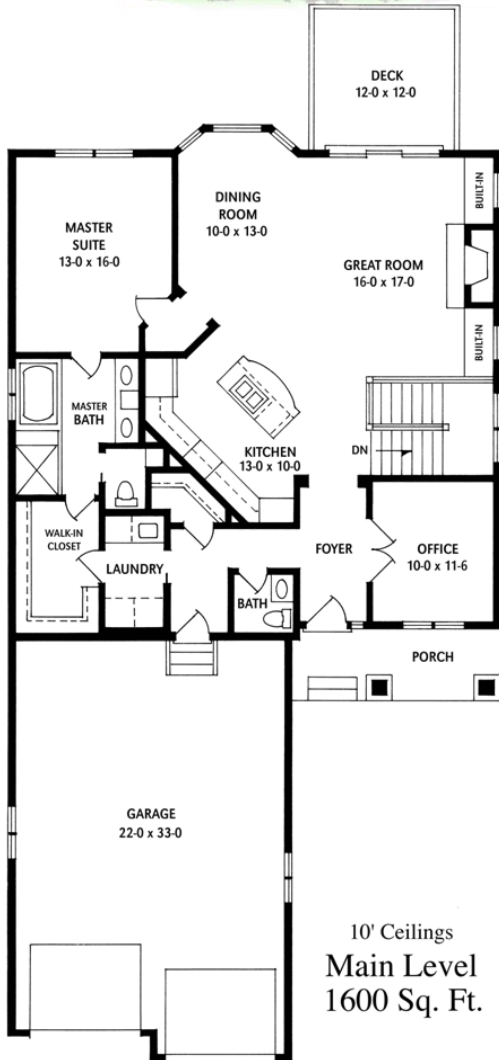

THE VILLAS THE MILAN

10' Ceilings
Lower Level
1224 Sq. Ft.

Main Level: 1,600 sq. ft.
Lower Level: 1,224 sq. ft.
Total: 2,824 sq. ft.

www.LIVEATBELLANTE.COM
CALL: 952-435-5522

McWilliams & Associates reserves the right to change listed prices, plans & specifications without notice. Contact Salesperson for current information. Copyright 2010 © McWilliams & Associates.

MODELS OPEN TUES-SUN (& by appointment)

Builder Lic. #9472