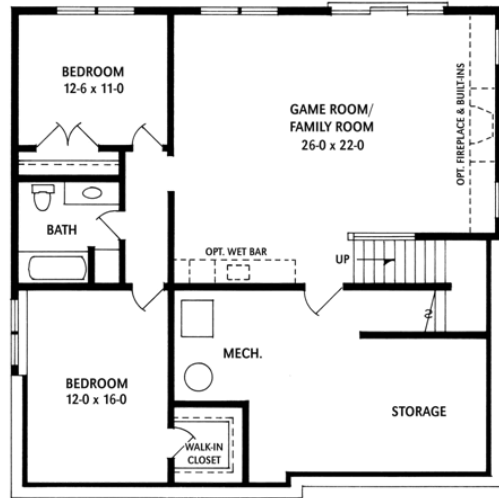

THE VILLAS THE MILAN

10' Ceilings
Lower Level
1224 Sq. Ft.

Main Level: 1,600 sq. ft.
Lower Level: 1,224 sq. ft.
Total: 2,824 sq. ft.

www.LIVEATBELLANTE.COM
CALL: 952-435-5522

McWilliams & Associates reserves the right to change listed prices, plans & specifications without notice. Contact Salesperson for current information. Copyright 2010 © McWilliams & Associates.

MODELS OPEN TUES-SUN (& by appointment)

Builder Lic. #9472