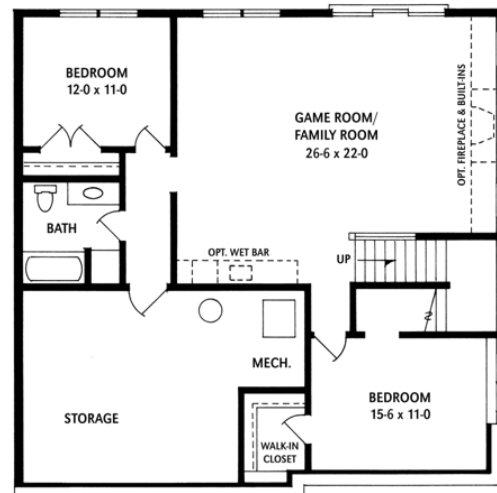

# THE GREENS THE MILAN

Main Level: 1,600 sq. ft.  
Lower Level: 1,224 sq. ft.  
Total: 2,824 sq. ft.

[www.LIVEATBELLANTE.COM](http://www.LIVEATBELLANTE.COM)  
CALL: 952-435-5522

McWilliams & Associates reserves the right to change listed prices, plans & specifications without notice. Contact Salesperson for current information. Copyright 2010 © McWilliams & Associates.

MODELS OPEN TUES-SUN (& by appointment)

Builder Lic. #9472