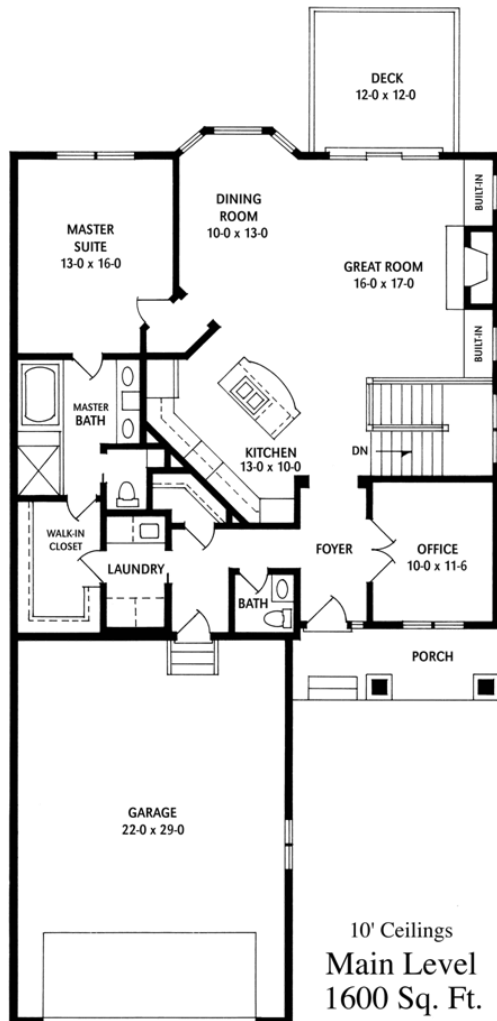

# THE GREENS THE MILAN

Main Level: 1,600 sq. ft.  
Lower Level: 1,224 sq. ft.  
Total: 2,824 sq. ft.

[www.LIVEATBELLANTE.COM](http://www.LIVEATBELLANTE.COM)  
CALL: 952-435-5522

McWilliams & Associates reserves the right to change listed prices, plans & specifications without notice. Contact Salesperson for current information. Copyright 2010 © McWilliams & Associates.

MODELS OPEN TUES-SUN (& by appointment)

Builder Lic. #9472