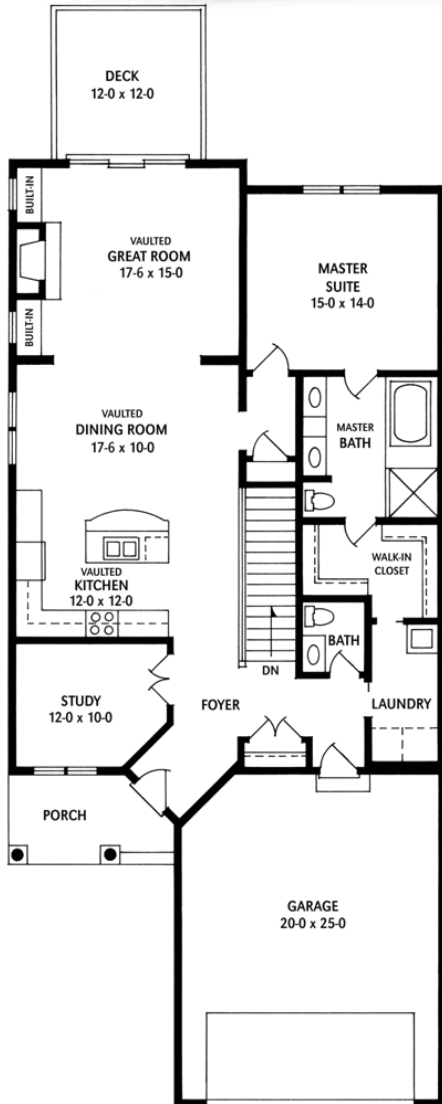

THE GREENS THE FLORENCE

10' Ceilings
Lower Level
1170 Sq. Ft.

9' Ceilings
Main Level
1615 Sq. Ft.

Main Level: 1,615 sq. ft.
Lower Level: 1170 sq. ft.
Total: 2,785 sq. ft.

www.LIVEATBELLANTE.COM
CALL: 952-435-5522