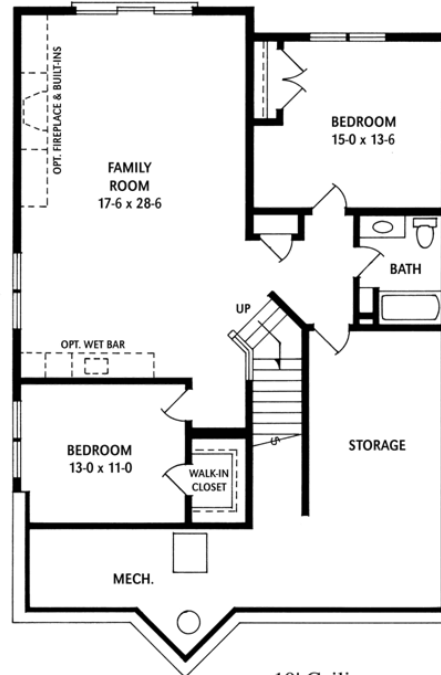

THE GREENS THE FLORENCE

10' Ceilings
Lower Level
1170 Sq. Ft.

9' Ceilings
Main Level
1615 Sq. Ft.

Main Level: 1,615 sq. ft.
Lower Level: 1170 sq. ft.
Total: 2,785 sq. ft.

www.LIVEATBELLANTE.COM
CALL: 952-435-5522