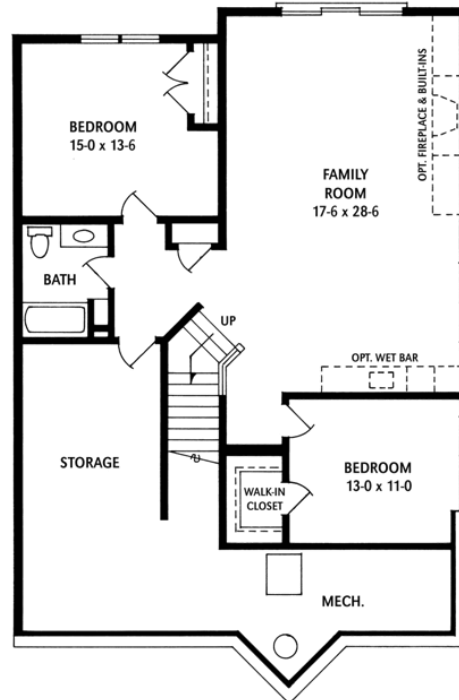

THE MEADOWS THE FLORENCE

9' Ceilings
Main Level
1615 Sq. Ft.

9' Ceilings
Lower Level
1170 Sq. Ft.

Main Level: 1,615 sq. ft.
Lower Level: 1,170 sq. ft.
Total: 2,785 sq. ft.

www.LIVEATBELLANTE.COM
CALL: 952-435-5522