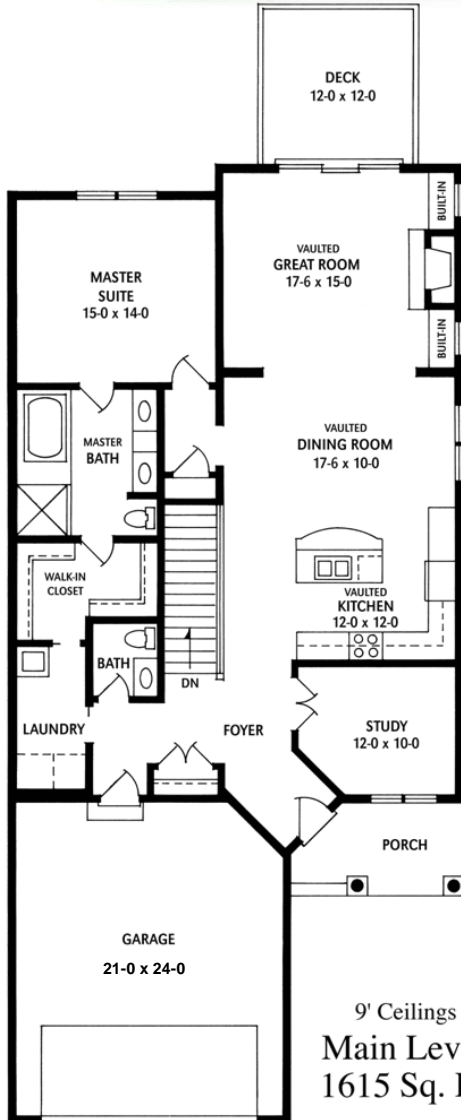

THE MEADOWS THE FLORENCE

9' Ceilings
Main Level
1615 Sq. Ft.

9' Ceilings
Lower Level
1170 Sq. Ft.

Main Level: 1,615 sq. ft.
Lower Level: 1,170 sq. ft.
Total: 2,785 sq. ft.

www.LIVEATBELLANTE.COM
CALL: 952-435-5522