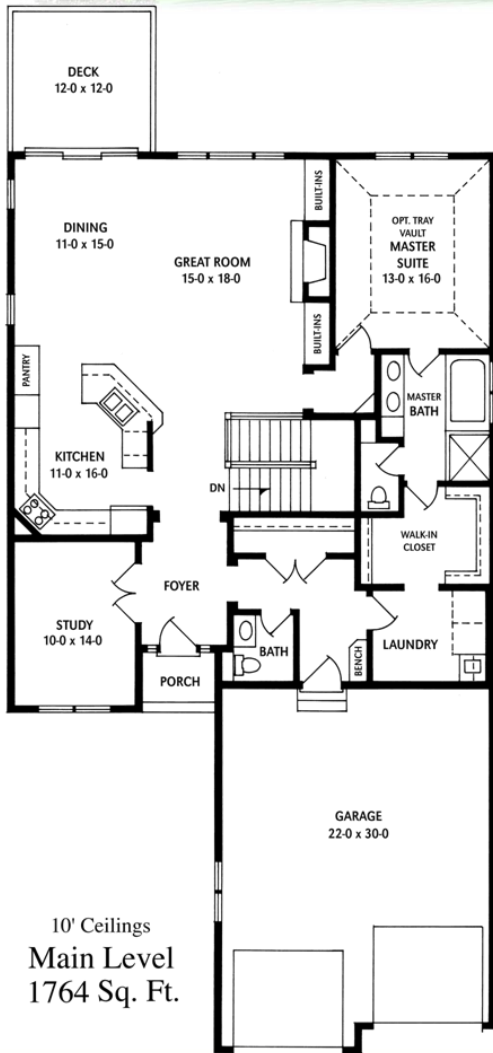

# THE VILLAS THE CORSICA

10' Ceilings  
Main Level  
1764 Sq. Ft.

10' Ceilings  
Lower Level  
1200 Sq. Ft.

Main Level: 1,764 sq. ft.  
Lower Level: 1,200 sq. ft.  
Total: 2,964 sq. ft.

[www.LIVEATBELLANTE.COM](http://www.LIVEATBELLANTE.COM)  
**CALL: 952-435-5522**