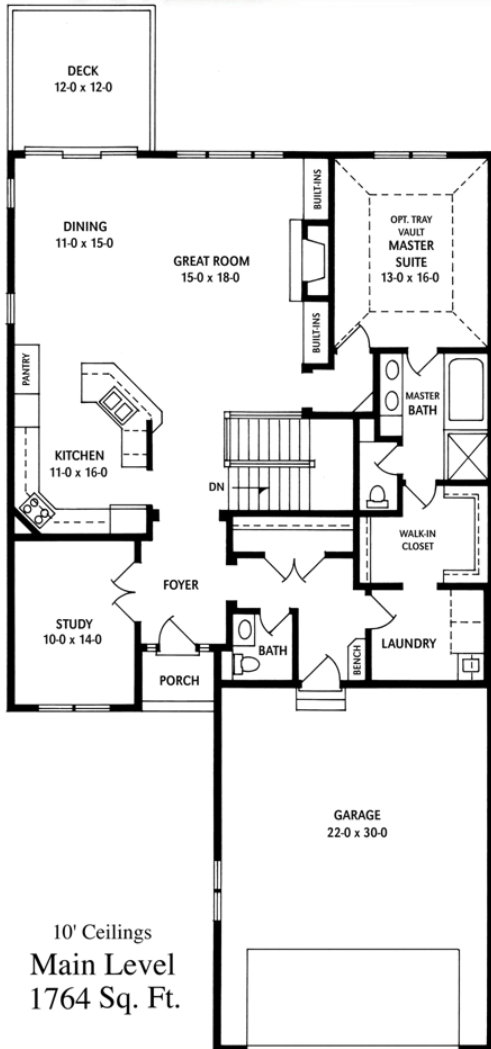

THE GREENS THE CORSICA

Main Level: 1,764 sq. ft.
Lower Level: 1,200 sq. ft.
Total: 2,964 sq. ft.

www.LIVEATBELLANTE.COM
CALL: 952-435-5522

McWilliams & Associates reserves the right to change listed prices, plans & specifications without notice. Contact Salesperson for current information. Copyright 2010 © McWilliams & Associates.

MODELS OPEN TUES-SUN (& by appointment)

Builder Lic. #9472