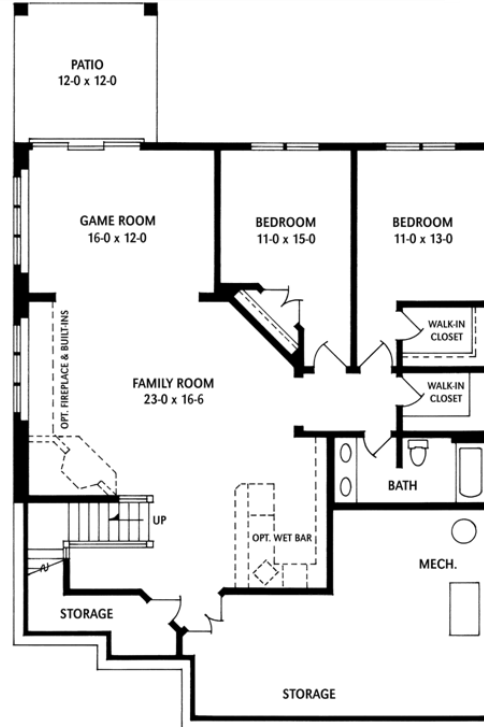

THE VILLAS THE BARTELO

Main Level: 1,872 sq. ft.
Lower Level: 1,476 sq. ft.
Total: 3,348 sq. ft.

www.LIVEATBELLANTE.COM
CALL: 952-435-5522

McWilliams & Associates reserves the right to change listed prices, plans & specifications without notice. Contact Salesperson for current information. Copyright 2010 © McWilliams & Associates.

MODELS OPEN TUES-SUN (& by appointment)

Builder Lic. #94372