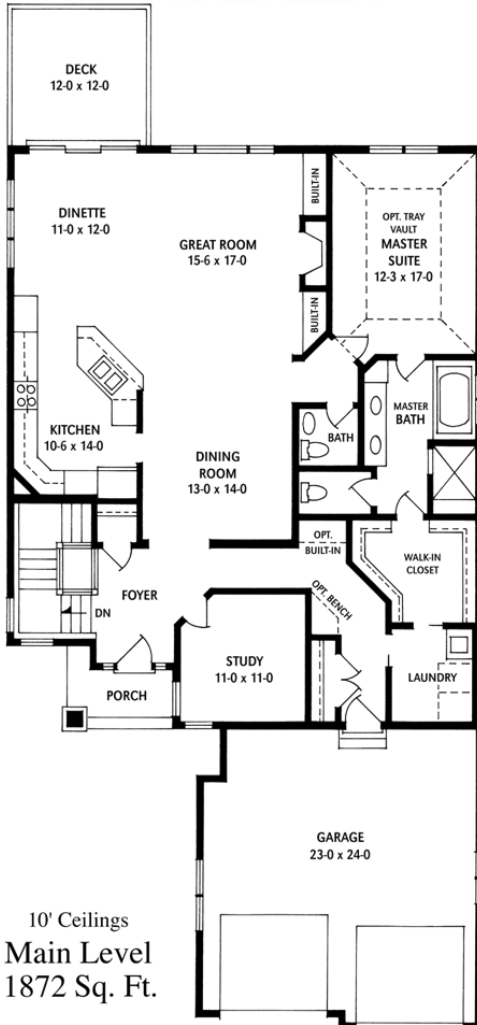

THE VILLAS THE BARTELO

Main Level: 1,872 sq. ft.
Lower Level: 1,476 sq. ft.
Total: 3,348 sq. ft.

www.LIVEATBELLANTE.COM
CALL: 952-435-5522

McWilliams & Associates reserves the right to change listed prices, plans & specifications without notice. Contact Salesperson for current information. Copyright 2010 © McWilliams & Associates.

MODELS OPEN TUES-SUN (& by appointment)

Builder Lic. #94372