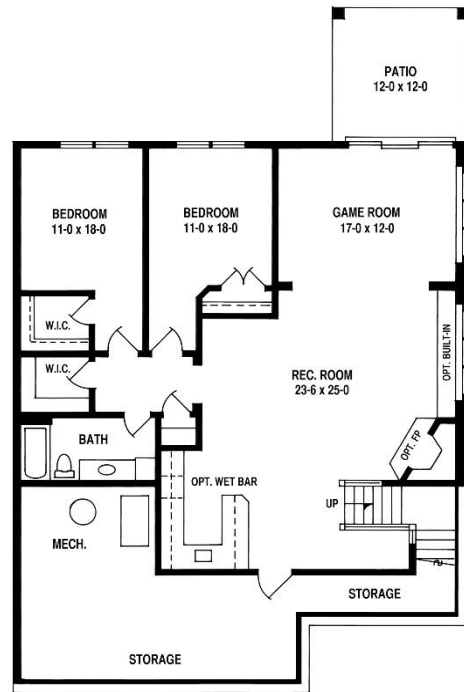

THE GREENS THE BARTELO "B"

10' Ceilings
Main Level
1872 Sq. Ft.

10' Ceilings
Lower Level
1482 Sq. ft.

Main Level: 1,872 sq. ft.
Lower Level: 1,482 sq. ft.
Total: 3,354 sq. ft.

www.LV.LAKESIDE.COM
CALL: 952-435-5522

notice. Contact Salesperson for current in

MODELS OPEN TUES-SUN (& by appointment)

Builder Lic. #9472