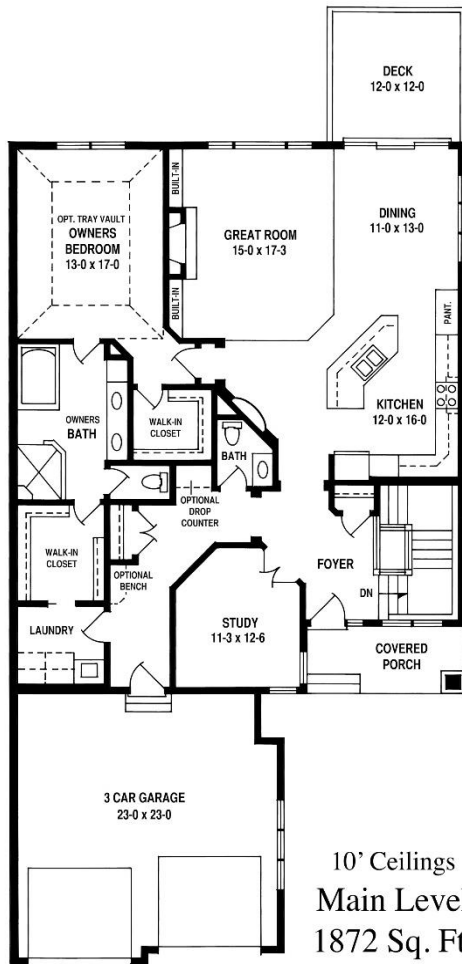

THE GREENS THE BARTELO "B"

10' Ceilings
Main Level
1872 Sq. Ft.

10' Ceilings
Lower Level
1482 Sq. ft.

Main Level: 1,872 sq. ft.
Lower Level: 1,482 sq. ft.
Total: 3,354 sq. ft.

www.LV.LAKESIDE.COM
CALL: 952-435-5522

notice. Contact Salesperson for current in

MODELS OPEN TUES-SUN (& by appointment)

Builder Lic. #9472