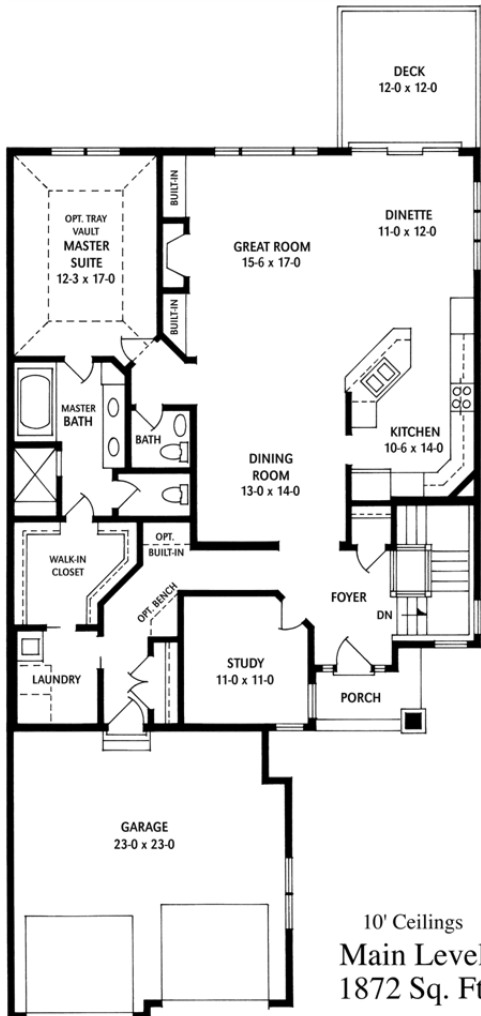

THE GREENS THE BARTELO

10' Ceilings
Lower Level
1476 Sq. Ft.

Main Level: 1,872 sq. ft.
Lower Level: 1,476 sq. ft.
Total: 3,348 sq. ft.

www.LIVEATBELLANTE.COM
CALL: 952-435-5522

McWilliams & Associates reserves the right to change listed prices, plans & specifications without notice. Contact Salesperson for current information. Copyright 2010 © McWilliams & Associates.

MODELS OPEN TUES-SUN (& by appointment)

Builder Lic. #94372