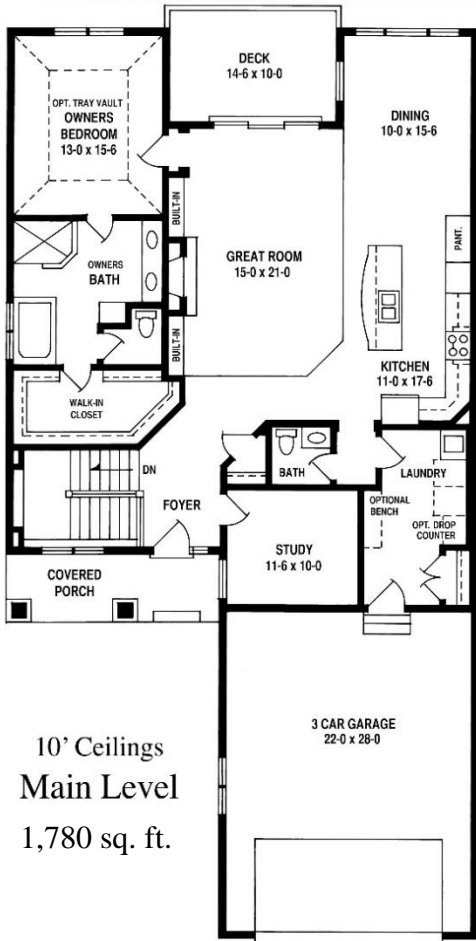

# THE GREENS THE ASTI

Main Level: 1,780 sq. ft.  
Lower Level: 1,460 sq. ft.  
Total: 3,240 sq. ft.

[www.LIVEATBELLANTE.COM](http://www.LIVEATBELLANTE.COM)  
CALL: 952-435-5522

McWilliams & Associates reserves the right to change listed prices, plans & specifications without notice. Contact Salesperson for current information. Copyright 2010 © McWilliams & Associates.

MODELS OPEN TUES-SUN (& by appointment)

Builder Lic. #9472