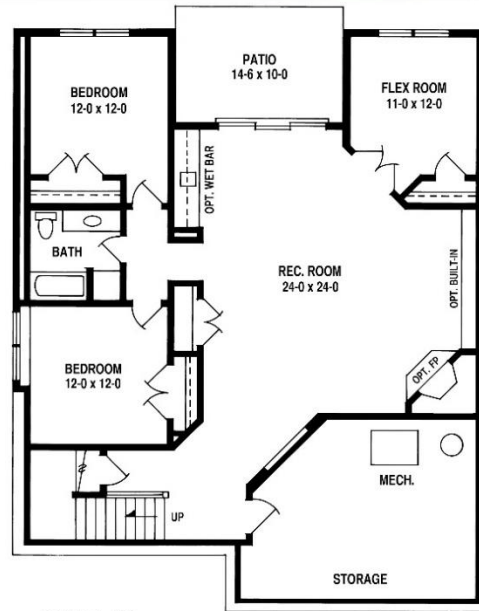

# THE GREENS THE ASTI

Main Level: 1,780 sq. ft.  
Lower Level: 1,460 sq. ft.  
Total: 3,240 sq. ft.

[www.LIVEATBELLANTE.COM](http://www.LIVEATBELLANTE.COM)  
CALL: 952-435-5522

McWilliams & Associates reserves the right to change listed prices, plans & specifications without notice. Contact Salesperson for current information. Copyright 2010 © McWilliams & Associates.

MODELS OPEN TUES-SUN (& by appointment)

Builder Lic. #9472